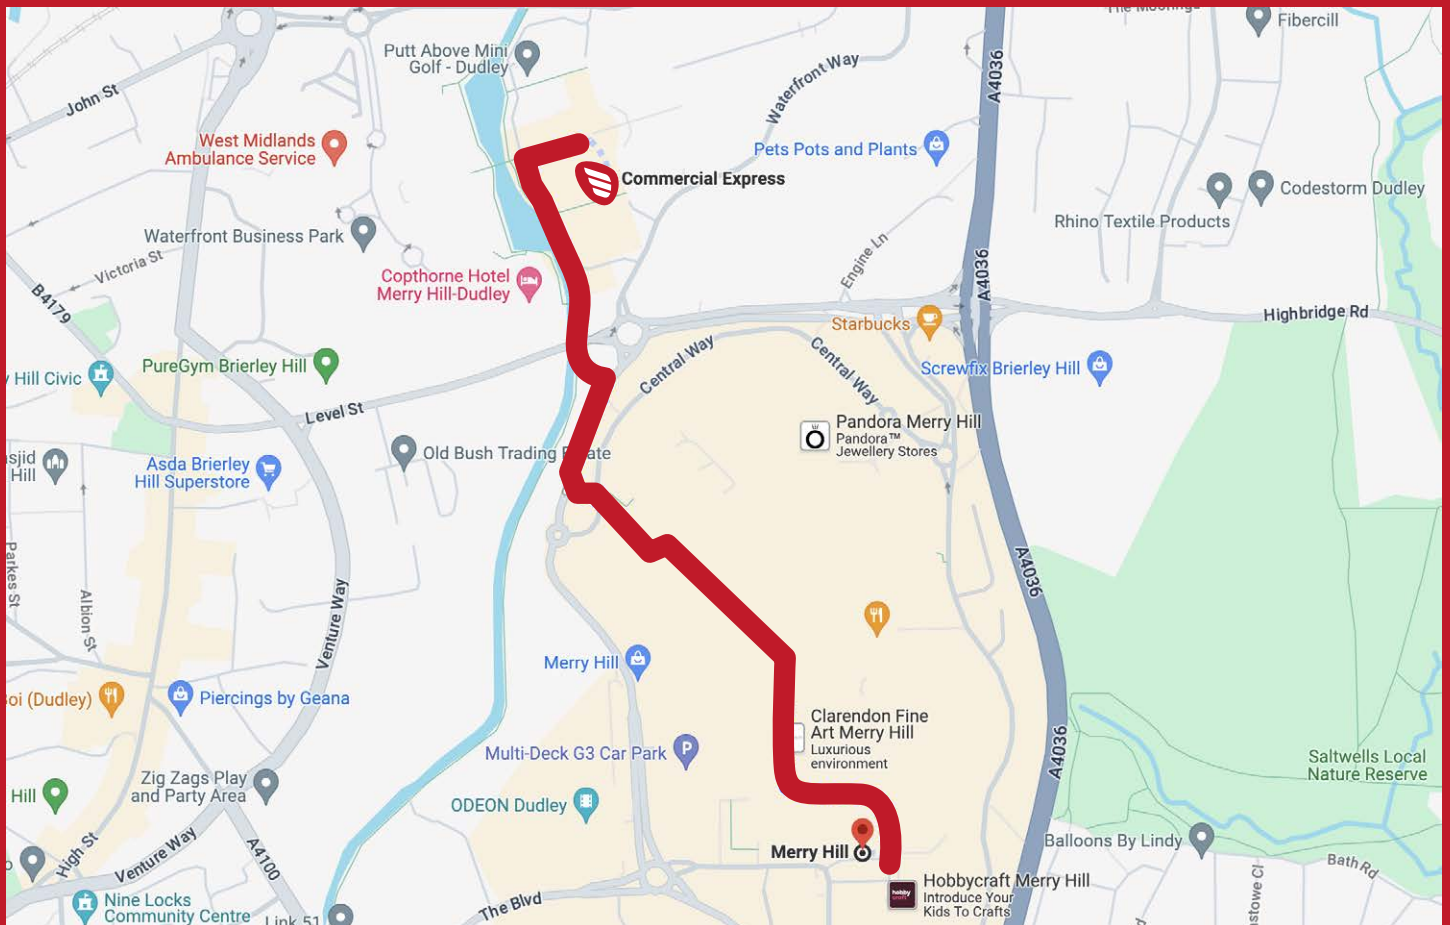

CE Map

Address: Commercial Express, B1 Custom House,
The Waterfront, Level Street, Brierley Hill, DY5 1XH

Telephone: 01384 473021

Follow the red route from The Waterfront Carpark

You will see our sign clearly at Custom House

CE Map

Address: Commercial Express, B1 Custom House,
The Waterfront, Level Street, Brierley Hill, DY5 1XH

Telephone: 01384 473021

If arriving by bus please see the walking route from Merry Hill Bus station,
it is approximatively a 16 minute walk from the bus station to our office.