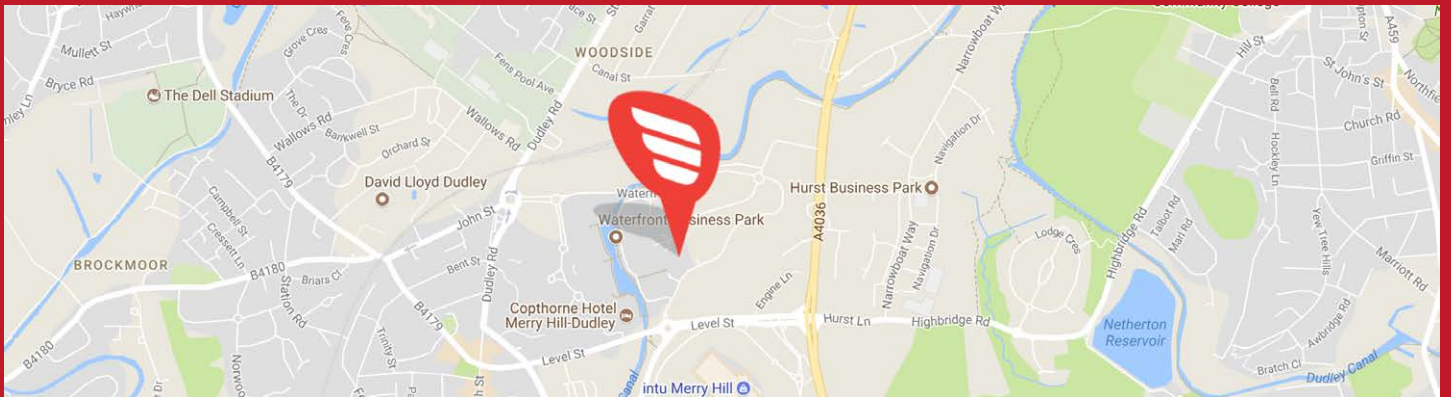

CE Map

Address: Commercial Express, B1 Custom House,
The Waterfront, Level Street, Brierley Hill, DY5 1XH

Telephone: 01384 473021

Follow the red route from The Waterfront Carpark

You will see our sign clearly at Custom House

CE Map

Address: Commercial Express, B1 Custom House,
The Waterfront, Level Street, Brierley Hill, DY5 1XH

Telephone: 01384 473021

If arriving by bus please see the walking route from Merry Hill Bus station,
it is approximatively a 16 minute walk from the bus station to our office.