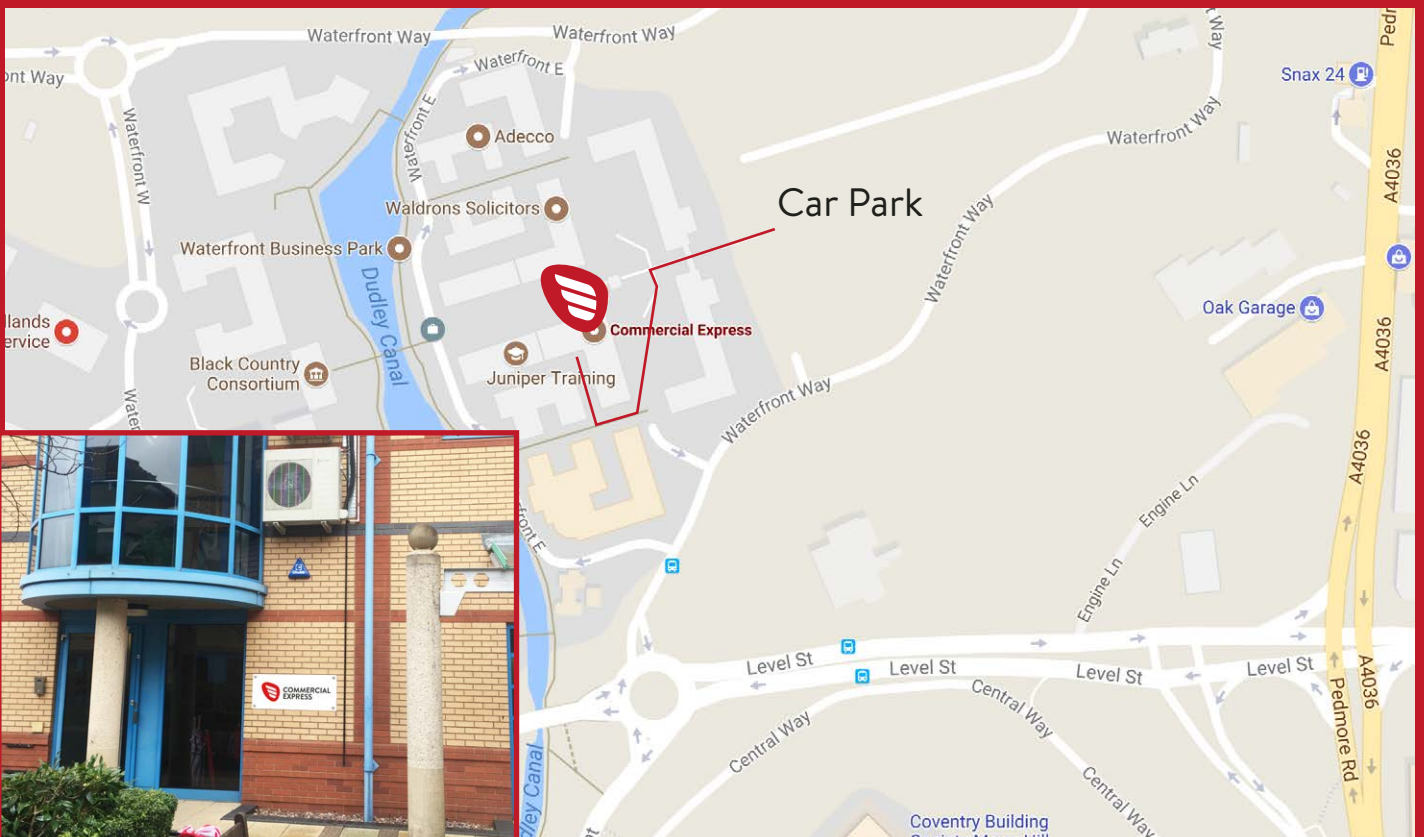

CE Map

Address: Commercial Express, B1 Custom House,
The Waterfront, Level Street, Brierley Hill, DY5 1XH

Telephone: 01384 473021

Follow the red route from The Waterfront Carpark

You will see our sign clearly at Custom House

CE Map

Address: Commercial Express, B1 Custom House,
The Waterfront, Level Street, Brierley Hill, DY5 1XH

Telephone: 01384 473021

If arriving by bus please see the walking route from Merry Hill Bus station,
it is approximatively a 16 minute walk from the bus station to our office.