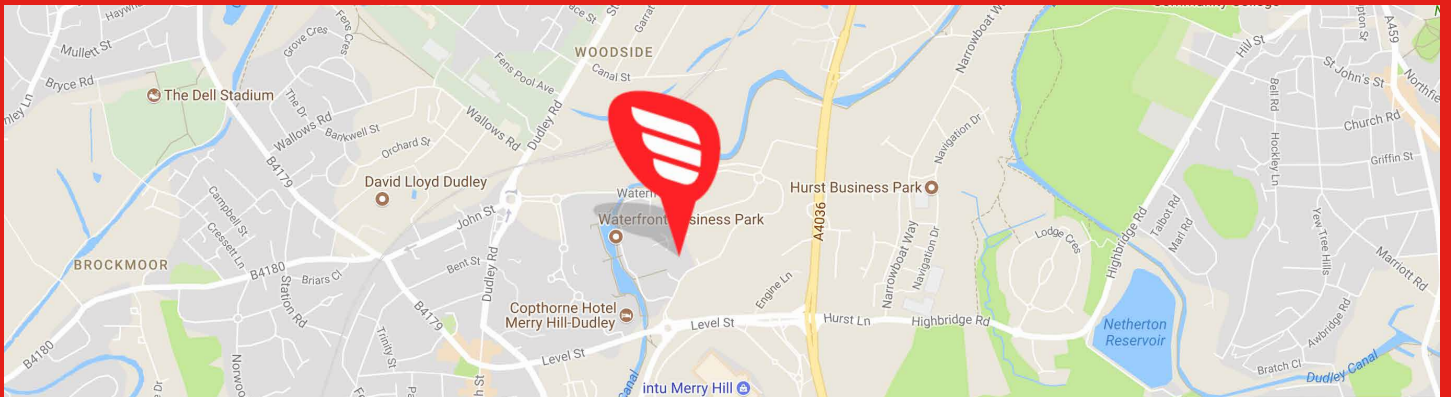

CE Map

Address: Commercial Express, B1 Custom House,
The Waterfront, Level Street, Brierley Hill, DY5 1XH

Telephone: 0800 978 8007

Follow the red route from The Waterfront Carpark

You will see our sign clearly at Custom House