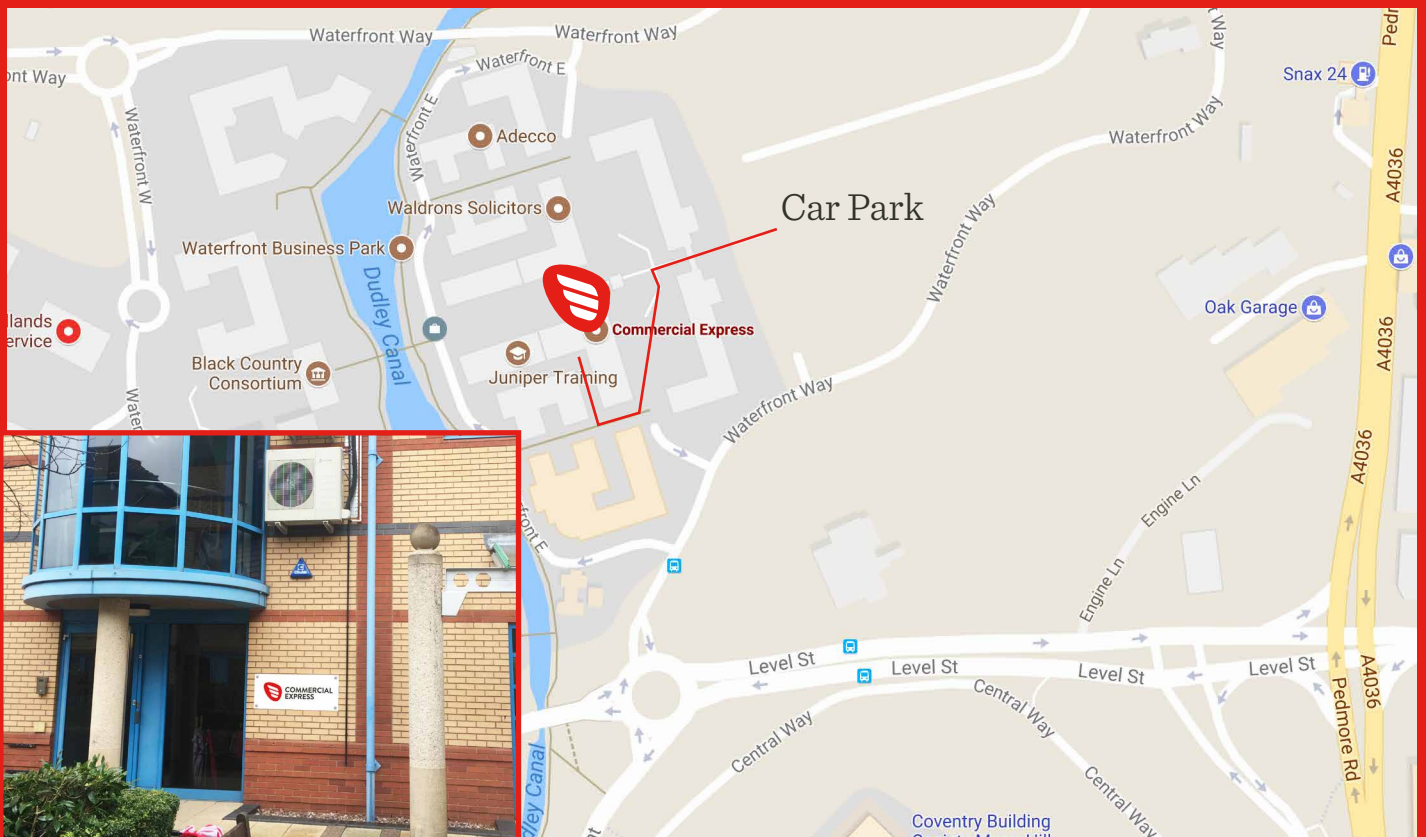

CE Map

Address: Commercial Express, B1 Custom House,
The Waterfront, Level Street, Brierley Hill, DY5 1XH

Telephone: 0800 978 8007

Follow the red route from The Waterfront Carpark

You will see our sign clearly at Custom House