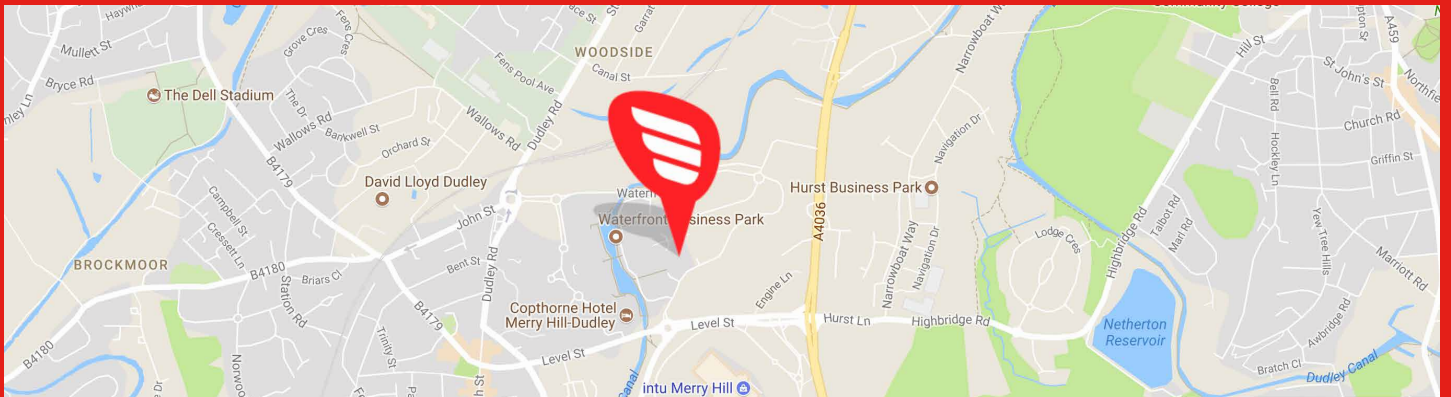

CE Map

Address: Commercial Express, B1 Custom House,
The Waterfront, Level Street, Brierley Hill, DY5 1XH

Telephone: 01384 473021

Follow the red route from The Waterfront Carpark

You will see our sign clearly at Custom House