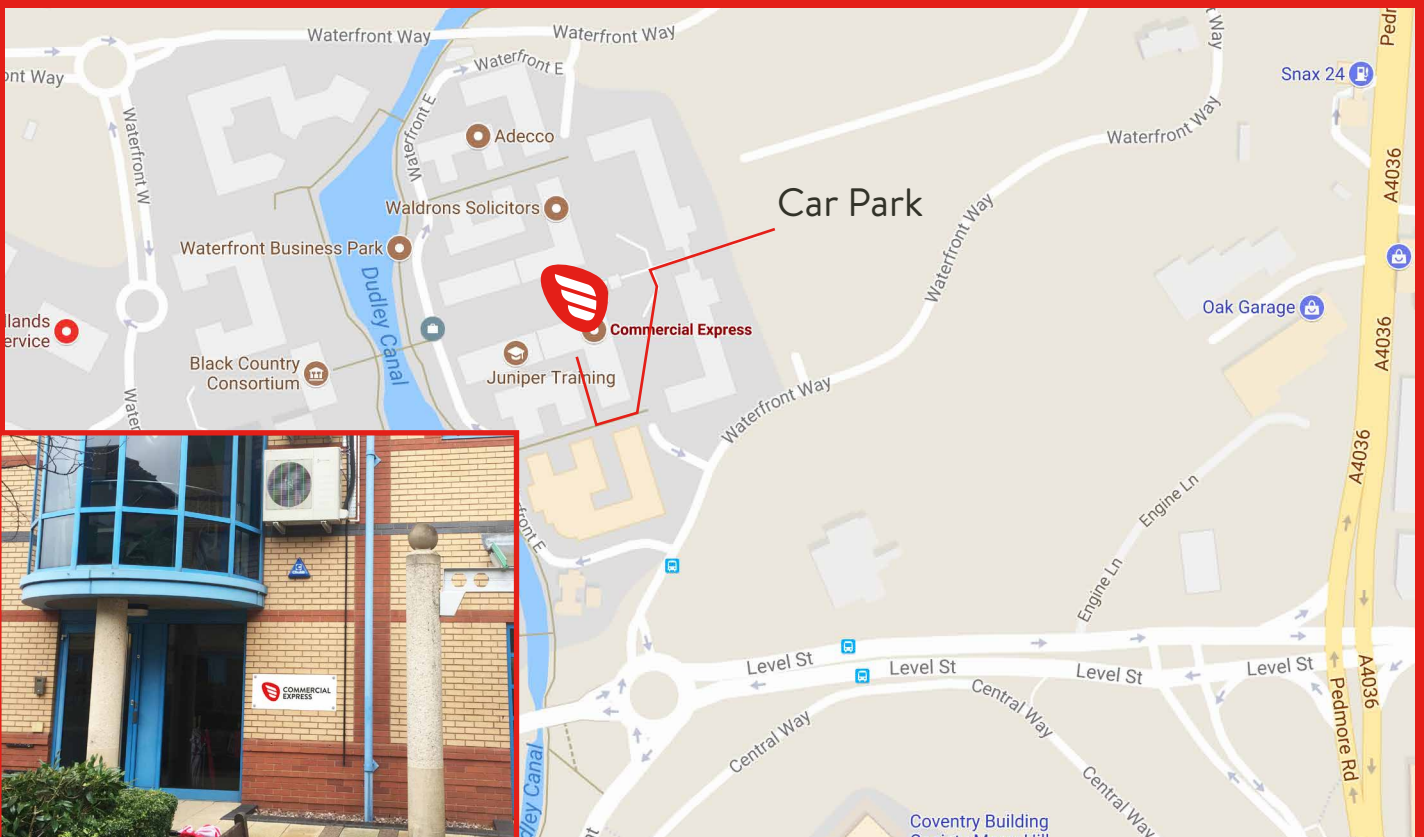

CE Map

Address: Commercial Express, B1 Custom House,
The Waterfront, Level Street, Brierley Hill, DY5 1XH

Telephone: 01384 473021

Follow the red route from The Waterfront Carpark

You will see our sign clearly at Custom House